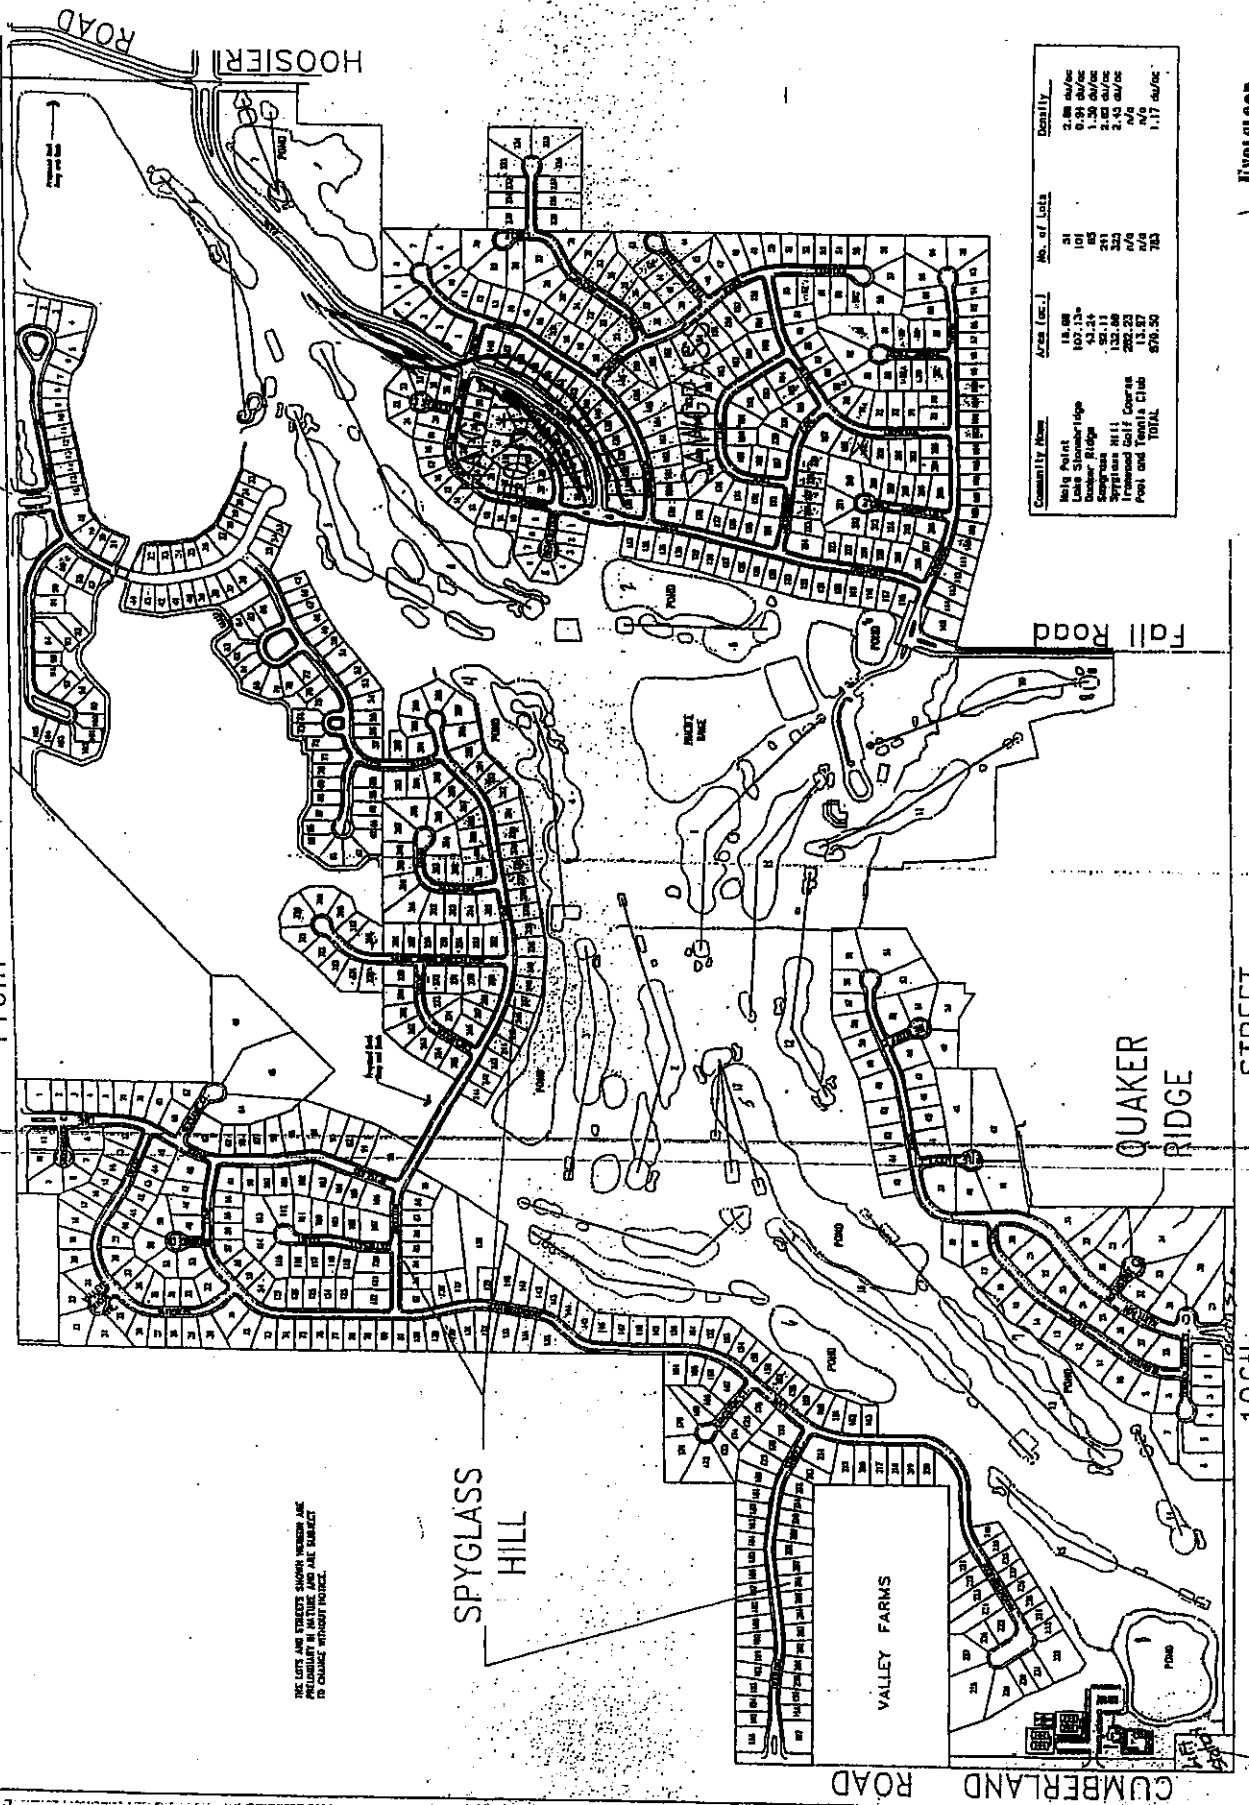

THE LEGENDS AT GEIST

Illustrative Plan

116th

THE LOTS AND STREETS SHOWN HEREON ARE TO CHANGE WITHOUT NOTICE.

Community Name	Area (Ac.)	No. of Lots	Density
116th	14.00	61	2.86 ac/lot
106th	10.25	10	1.50 ac/lot
Stonebridge	52.25	185	2.63 ac/lot
Spyglass Hill	59.11	291	2.45 ac/lot
Valley Farms	132.00	323	4.09 ac/lot
Quaker Ridge	133.57	476	2.80 ac/lot
Pool and Tennis Club	876.50	743	1.17 ac/lot
TOTAL			

Livingston

STREET

106th

CUMBERLAND ROAD

Fall Road

QUAKER RIDGE

SPYGLASS HILL

VALLEY FARMS

LAKE STONEBRIDGE

HOOSIER ROAD